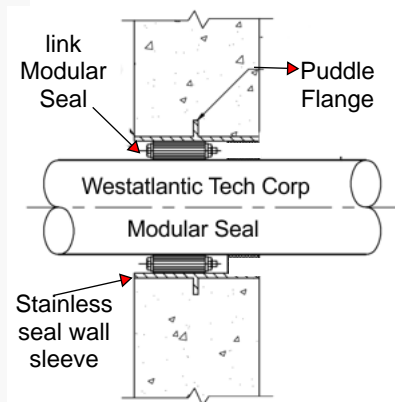

## STAINLESS STEEL PIPE WALL SLEEVES WITH PUDDLE FLANGES

Windsor, Hamilton, Ontario - Distributors - Link modular seals - pipe -wall -sleeve-assembly

Assembles include link modular seals with stainless steel bolting - pipe sealing underground.

#### APPLICATIONS

Pipes through concrete walls and floors, 6 inch to 36 inch  
Split series sleeves for existing pipe  
Oil and Gas Pipelines with oil resistant NBR sealing elements.  
Sewer Line manhole sealing  
Treatment plant piping

#### ADVANTAGES

Puddle Flange part of sleeve assembly  
Split assembly for existing pipe with bolt or weld up closures  
No special tools required  
Flush with wall forms, no cut accommodation requirement  
Easy pipe centering where link Modular seals are installed  
Easy sealing if pipe not centered with off center disk seals  
Excellent corrosion resistance  
Resistance to chemicals  
High mechanical strength  
Can accommodate all pipe sizes through concrete walls